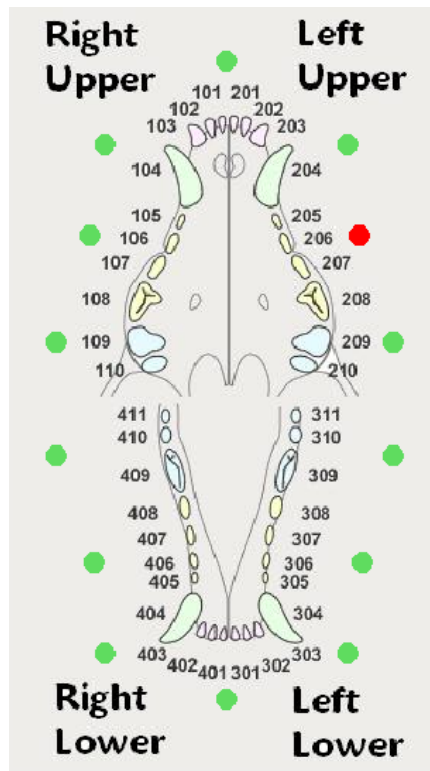

Canine Dental Chart