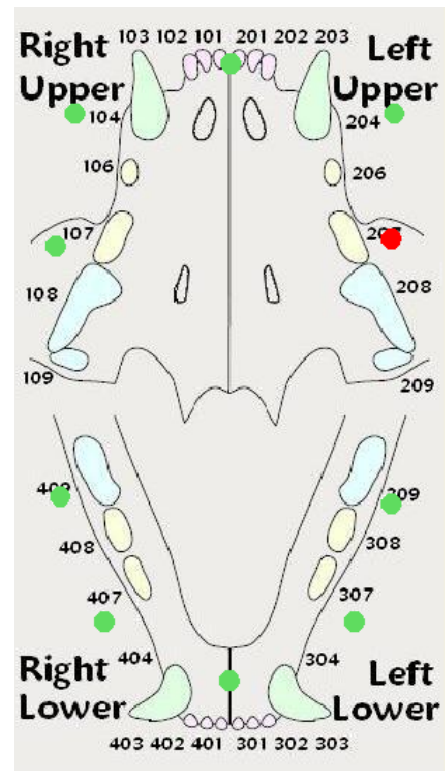

Feline Dental Chart

877-638-3868

metron@dvmconnexx.com